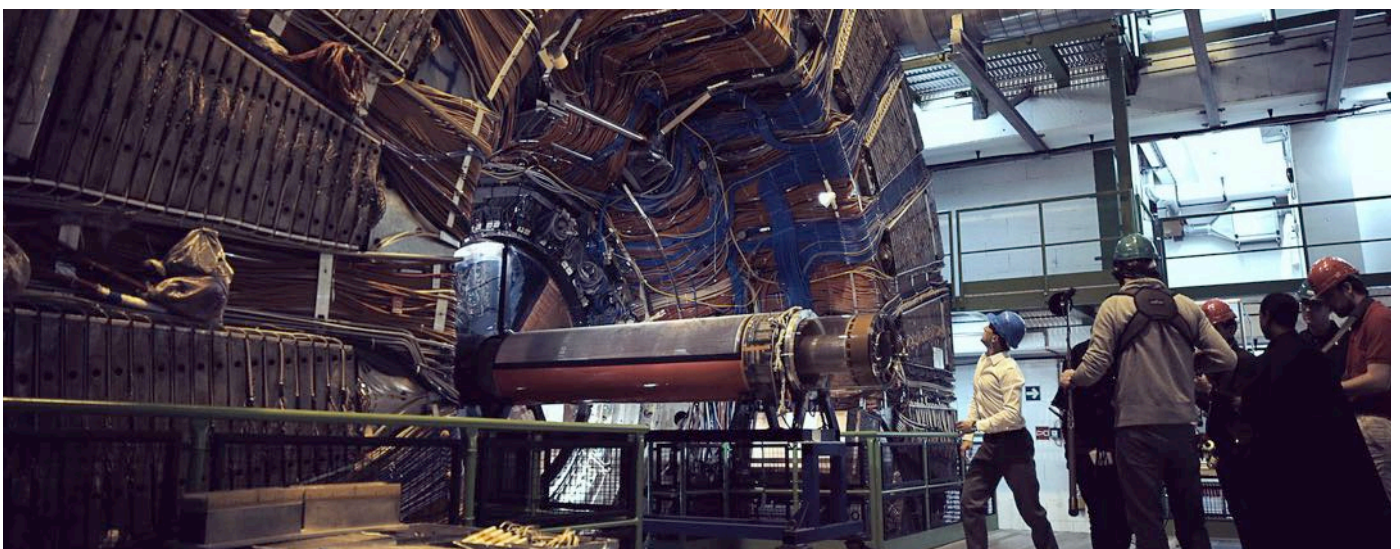

Symmetry is a dance-opera film shot inside CERN, the largest experimental particle physics facility in the world. With the cathedral-like majesty of the Large Hadron Collider as his theatre, a modern physicist searches for the smallest primordial particle and discovers a love without end...

SYMMETRY UNRAVELLED

Ruben Van Leer

2015, 24:00

Symmetry Unravalled is a documentary short about the collision of art and science in the world's largest machine: the particle accelerator at CERN. Accompanying the dance-opera film *Symmetry*, a common curiosity at the crux of man's fascination with the unknown is revealed.